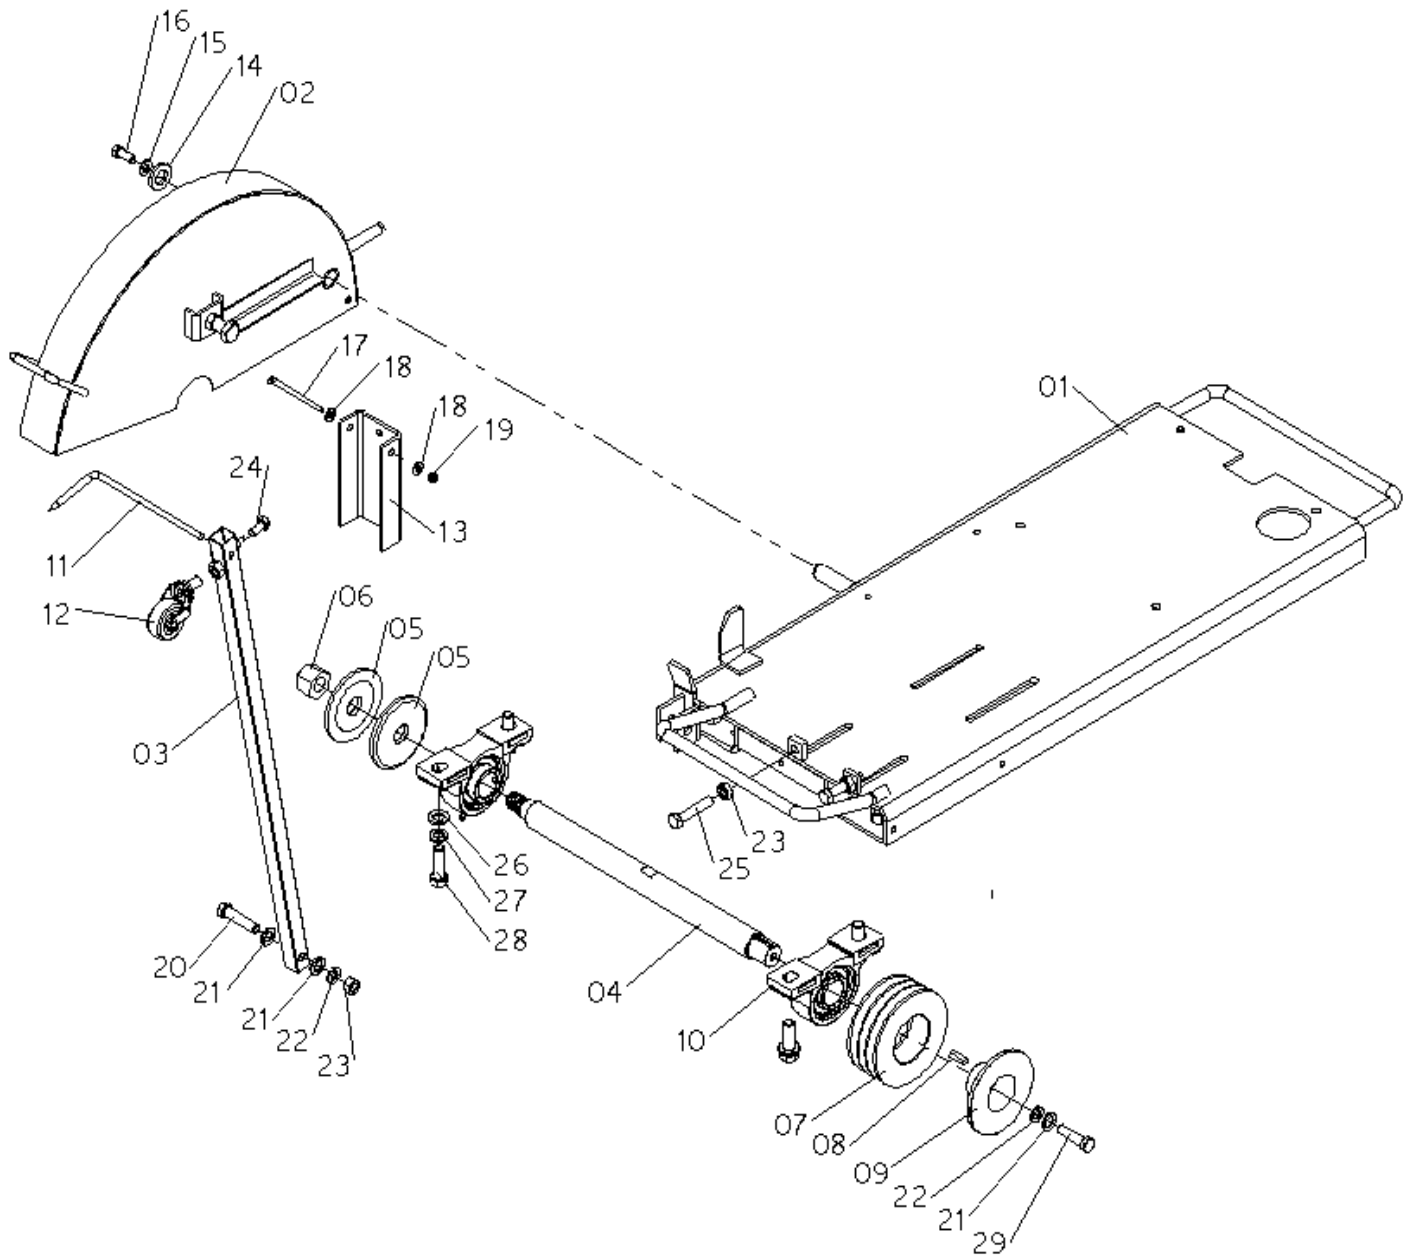

Bed Assembly

CC 450

Bed Assembly (301.45.12000)

ITEM NUMBER	PART NUMBER	DESCRIPTION	QUANTITY
1	301.45.12100	Bed Plate	1
2	301.45.12300	Blade Cover	1
3	301.40.12200	Guide Arm	1
4	301.45.12001	Blade Shaft	1
5	301.40.12005	Blade Holder	2
6	301.40.12006	Blade Lock Nut	1
7	301.40.12003	Blade Shaft Pulley	1
8	301.40.12002	Blade Shaft Key	1
9	301.40.12004	Pulley Flange	1
10		Housed Pillow Bearing	2
11	301.40.12009	Guide Needle	1
12	301.40.12010	Jockey Wheel	1
13	301.40.12008	Dust Guard	1
14	301.40.12007	Cone Disc Washer 18"	1
15		Flat Washer M10	1
16		Hex Bolt M10 X 25	1
17		Hex Bolt M6 X 90	1
18		Flat Washer M6	2
19		Hex Nyloc Nut M6	1
20		Hex Nut M12 X 55	1
21		Flat Washer M12	3
22		Spring Washer M12	2
23		Hex Nut M12	1
24		Hex Bolt M10 X 20	1
25		Hex Bolt M12 X 90	2
26		Flat Washer M14	4
27		Spring Washer M14	4
28		Hex Bolt M14 X 45	4
29		Hex Bolt M12 x 45	1