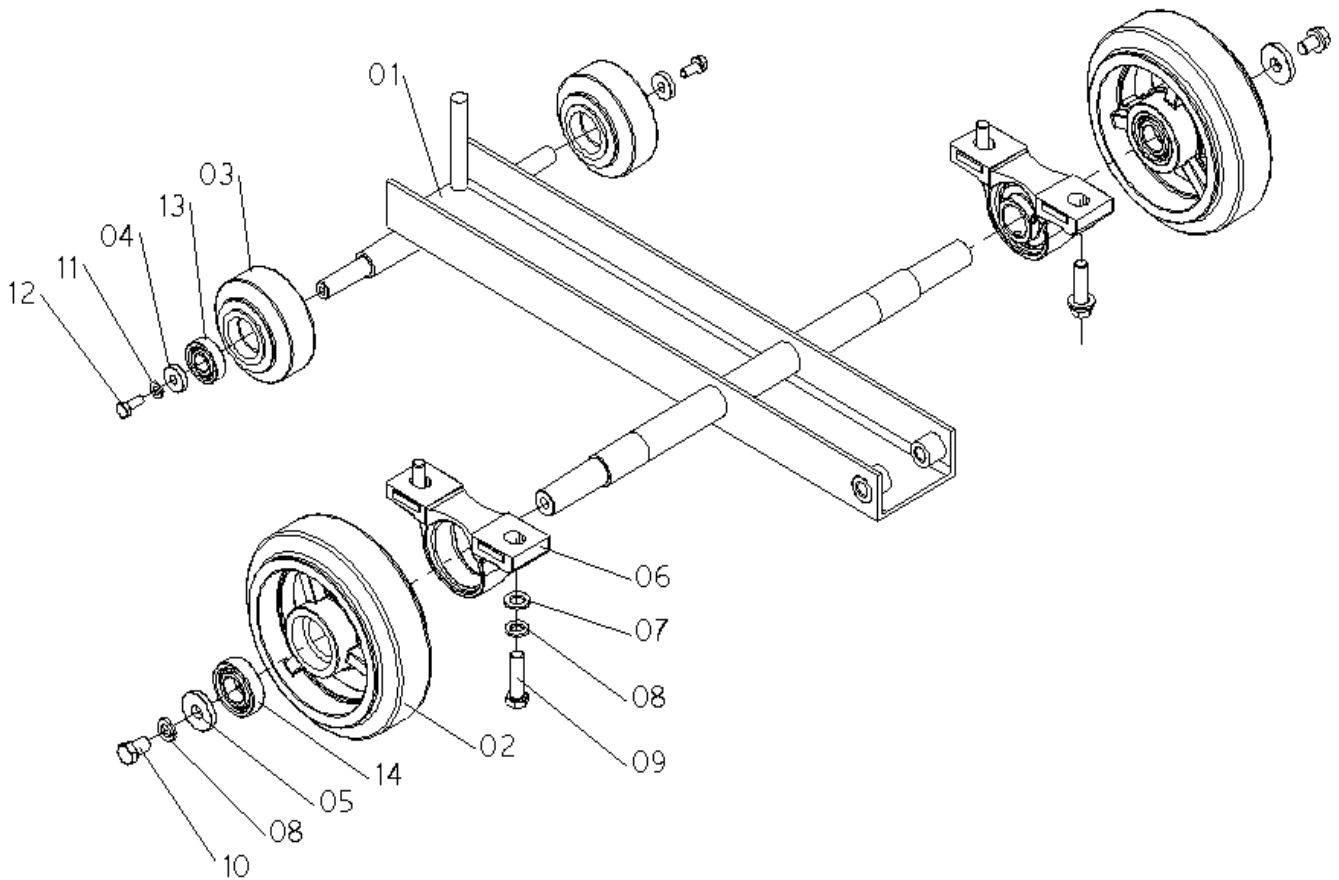

Wheel Bracket

CC 450

Wheel Bracket Assembly (301.45.13000)

ITEM NUMBER	PART NUMBER	DESCRIPTION	QUANTITY
1	301.45.13100	Body	1
2	301.40.13200	Rear Wheel	2
3	301.40.13300	Front Wheel	2
4	301.40.13001	Front Wheel Washer	2
5	301.40.13002	Rear Wheel Washer	2
6		Pillow Bearing	2
7		Flat Washer M12	4
8		Spring Washer M12	6
9		Hex Bolt M12X45	4
10		Hex Bolt M12X20	2
11		Spring Washer M8	2
12		Hex Bolt M8x20	2
13		Bearing	4
14		Bearing	4