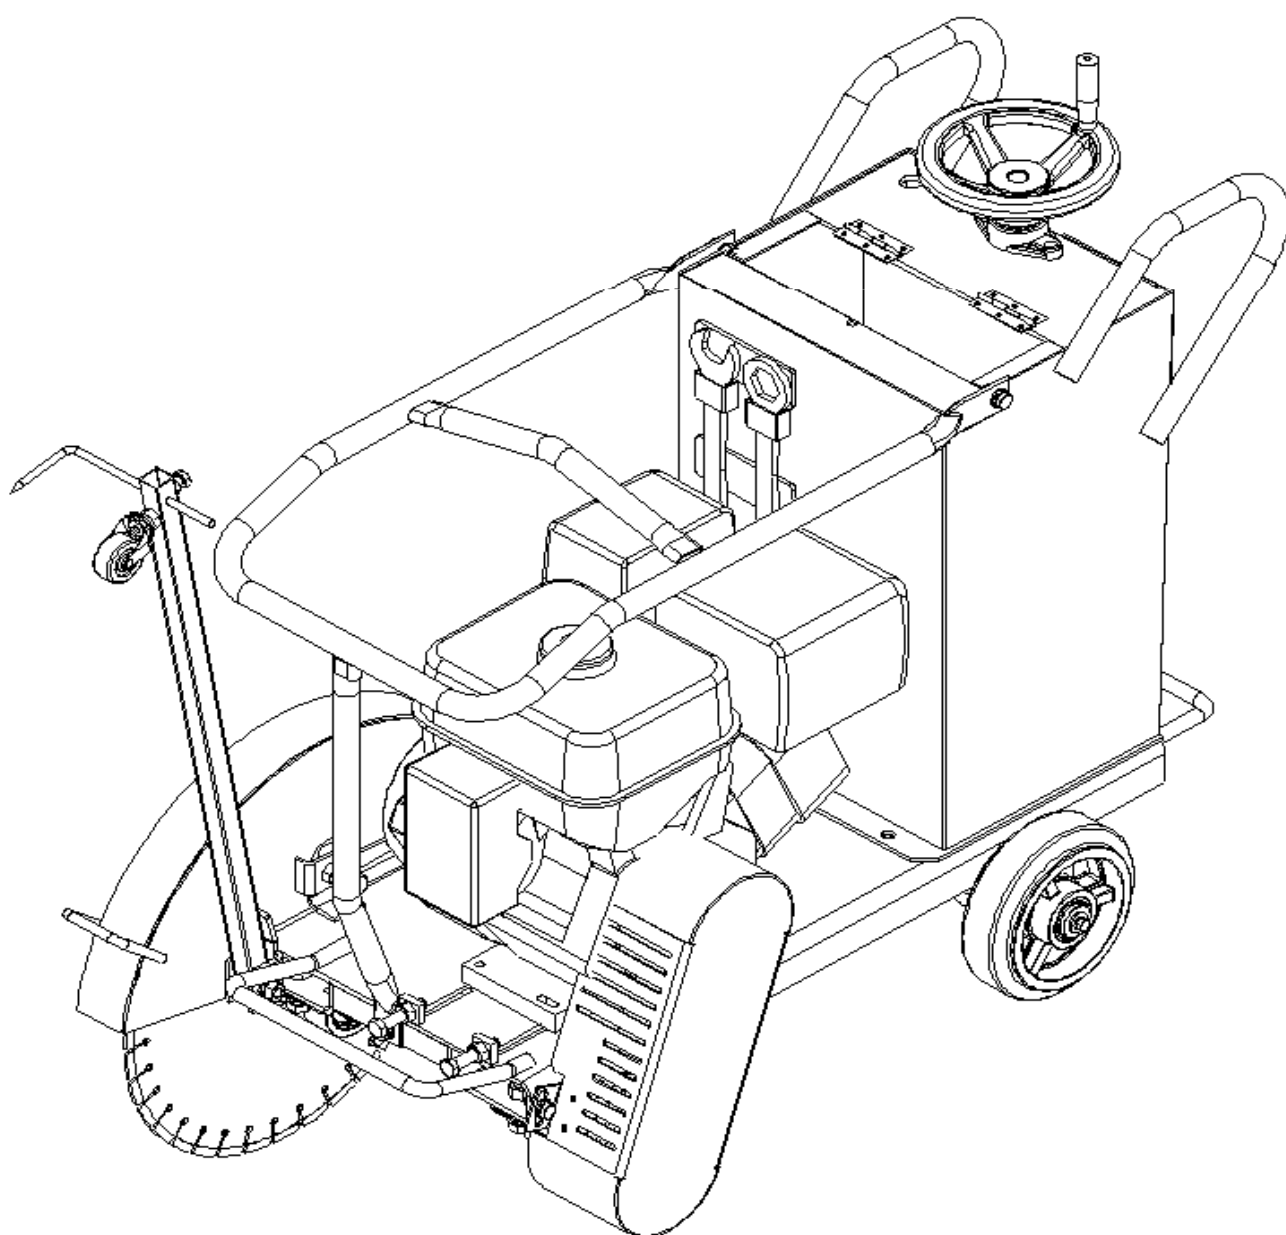

CC450

 LOMBARDINI

CONCRETE CUTTER

Part List Catalogue

Pièces détachées

(ENGLISH VERSION)

CLEAR CUT 450 LOMBARDINI

ITEM NUMBER	PART NUMBER	DESCRIPTION	QUANTITY
1	301.45.12000	Bed Assembly	1
2	301.45.11000	Water Tank Assembly	1
3	301.45.13000	Wheel Bracket Assembly	1
4	301.45.00003	Lombardini 15 LD 440	1
5	301.40.00005	Shaft Key	1
6	301.40.00006	Engine Pulley	1
7		V Belt A31	3
8	301.40.00007	Pulley Washer	1
9		Spring Washer M8	1
10		Hex Bolt 3/8"X 1"	1
11		Hex Nut M10	6
12		Spring Washer M10	9
13		Flat Washer M10	15
14		Hex Bolt M10 X 50	4
15	301.45.00100	Belt Guard	1
16		Hex Bolt M10 X 20	4
17	301.40.00200	Protection Guard	1
18	301.40.00010	Throttle Lever	1
19	301.40.00011	Throttle Cable	1
20		Truss Head Screw M5 X 25	2
21		Hex Nut M5	2
22		Flat Washer M5	2
23		Spring Washer M5	2