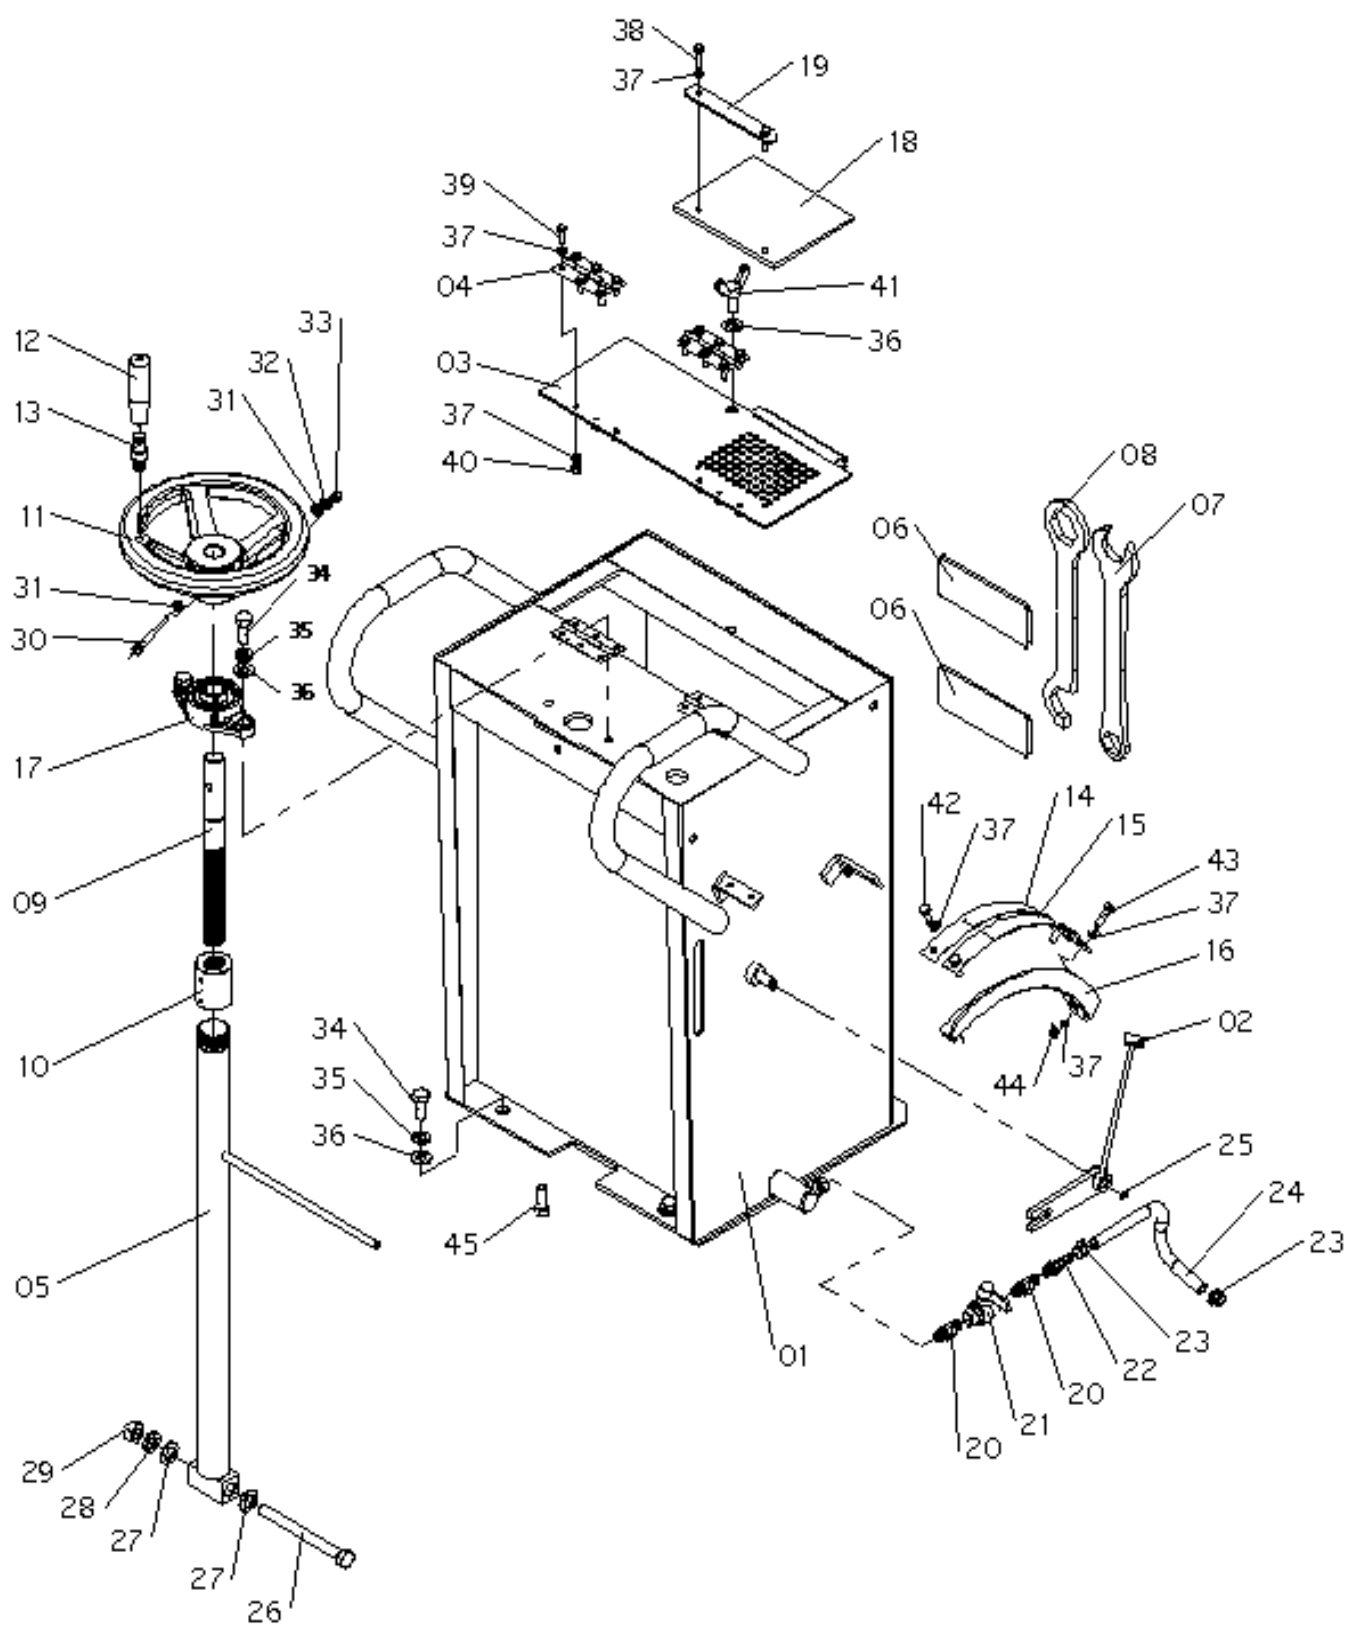

Water Tank Assembly

CC 450

WATER TANK ASSEMBLY (301.45.11000)

ITEM NUMBER	PART NUMBER	DESCRIPTION	QUANTITY
1	301.45.11100	Water Tank	1
2	301.40.11400	Compass Needle	1
3	301.45.11001	Tank Lid	1
4		Hinge	2
5	301.45.11200	Junction Pipe Assy	1
6	301.40.11002	Spanner Anti Vib Pad	2
7	301.40.00001	32mm Spanner	1
8	301.40.00002	35mm Spanner	1
9	301.40.11003	Lifting Shaft	1
10	301.40.11004	Threaded Collar	1
11	301.40.11005	Lift Wheel	1
12	301.40.11006	Rotation Grip	1
13	301.40.11007	Rotation Nipple	1
14	301.45.11008	16" Blade Depth Gauge	1
15	301.45.11009	18" Blade Depth Gauge	1
16	301.40.11300	Depth Gauge Guard	1
17		Pillow Case Bearing	1
18	301.45.11010	Tank Flap	1
19	301.40.11011	Flap Bracket	1
20		Adaptor	1
21		Ball Valve	1
22		Tank Horsetail	1
23		Hose Clip	2
24		Rubber Hose	1
25		Retaining Circlip	1
26		Hex Bolt M12 X 120	1
27		Flat Washer M12	2
28		Spring Washer M12	1
29		Hex Nut M12	1
30		Hex Bolt M6 X 20	1
31		Flat washer M6	2
32		Spring Washer M6	1
33		Hex Nyloc Nut M6	1
34		Hex Bolt M10 X 25	6
35		Spring Washer M10	6
36		Flat Washer M10	7
37		Flat Washer M5	36
38		Hex Bolt M5 X 20	2
39		Hex Bolt M5 X 16	12
40		Hex Nyloc Nut M5	14
41		Wing Bolt M10 X 20	1
42		Hex Bolt M6 X 16	2
43		Hex Bolt M6 X 20	2
44		Hex Nut M6	4
45		Hex Bolt M16 X 25	1