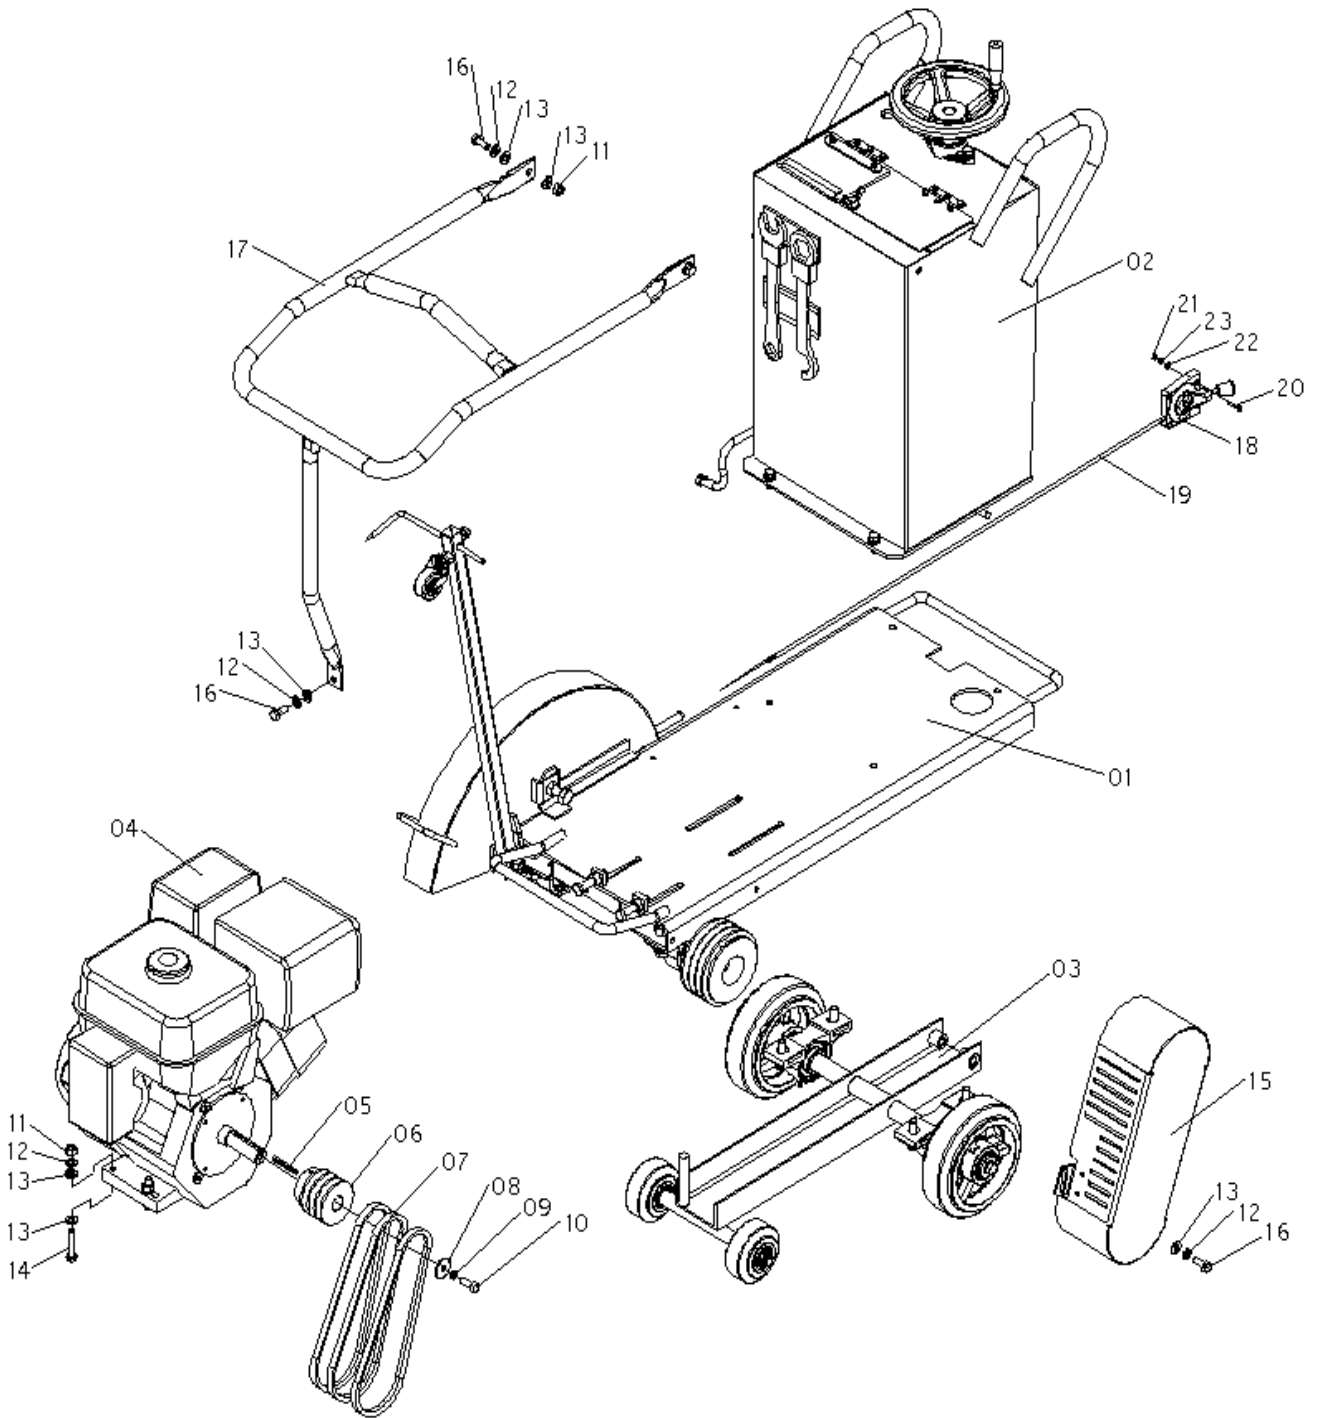

CC450

 LOMBARDINI

CONCRETE CUTTER

Part List Catalogue

Pièces détachées

(ENGLISH VERSION)

CLEAR CUT 450 LOMBARDINI

ITEM NUMBER	PART NUMBER	DESCRIPTION	QUANTITY
1	301.45.12000	Bed Assembly	1
2	301.45.11000	Water Tank Assembly	1
3	301.45.13000	Wheel Bracket Assembly	1
4	301.45.00003	Lombardini 15 LD 440	1
5	301.40.00005	Shaft Key	1
6	301.40.00006	Engine Pulley	1
7		V Belt A31	3
8	301.40.00007	Pulley Washer	1
9		Spring Washer M8	1
10		Hex Bolt 3/8"X 1"	1
11		Hex Nut M10	6
12		Spring Washer M10	9
13		Flat Washer M10	15
14		Hex Bolt M10 X 50	4
15	301.45.00100	Belt Guard	1
16		Hex Bolt M10 X 20	4
17	301.40.00200	Protection Guard	1
18	301.40.00010	Throttle Lever	1
19	301.40.00011	Throttle Cable	1
20		Truss Head Screw M5 X 25	2
21		Hex Nut M5	2
22		Flat Washer M5	2
23		Spring Washer M5	2