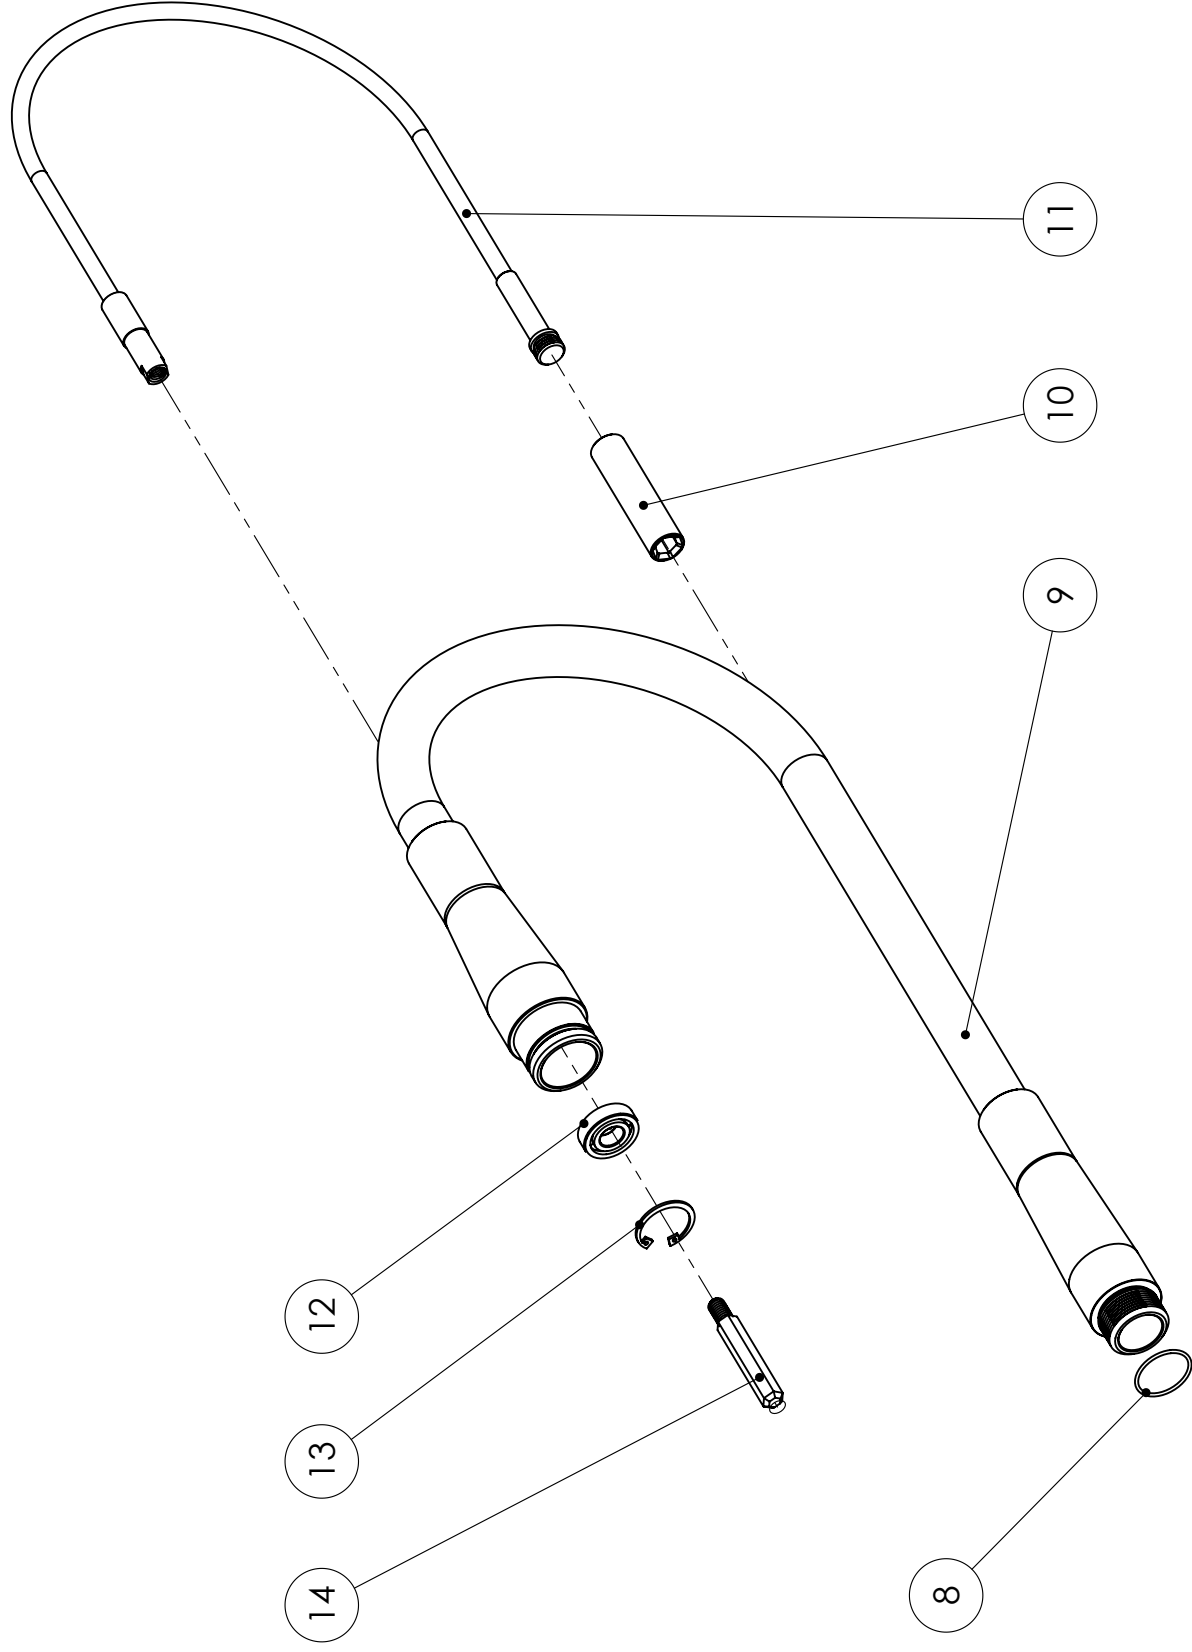

MULTIFLEX SERVICE PARTS

- PACLI22.437 - FLEXIBLE SHAFT MULTIFLEX 2 MT.
- PACLI22.438 - FLEXIBLE SHAFT MULTIFLEX 3 MT.
- PACLI22.439 - FLEXIBLE SHAFT MULTIFLEX 4 MT.

PACLITE		Rev. nº 0	
SPARE LIST		Date: 07/05/2009	
	FLEXIBLE SHAFT MULTIFLEX 2 (L=2MTR)		PACLI 22.437
	FLEXIBLE SHAFT MULTIFLEX 3 (L=3MTR)		PACLI 22.438
	FLEXIBLE SHAFT MULTIFLEX 4 (L=4MTR)		PACLI 22.439
QTY.	DENOMINATION	DRAW Nº	
1	TORIC JOINT NBR 70° 25,5x1,5	8	PACLI 76.095
1	COMPLETE HOSE WITH ENDS (2MTR)	9	PACLI 58.056.2
1	COMPLETE HOSE WITH ENDS (3MTR)	9	PACLI 58.056.3
1	COMPLETE HOSE WITH ENDS (4MTR)	9	PACLI 58.056.4
1	HEXAGON FEMALE (MOTOR SIDE)	10	PACLI 38.135
1	COMPLETE TRANSMITION SPRING (2 MTR)	11	PACLI 54.023.2
1	COMPLETE TRANSMITION SPRING (3 MTR)	11	PACLI 54.023.3
1	COMPLETE TRANSMITION SPRING (4 MTR)	11	PACLI 54.023.4
1	BEARING 6.001 2RS (12x28x8)	12	PACLI 75.036
1	SEGER RING INTERNAL DIAM. 28	13	PACLI 82.024
1	HEXAGON MALE ECCENTRIC (M8) (MOTOR SIDE)	14	PACLI 38.136

POKER HEAD (MULTIHEAD) SERVICE PARTS

- PACLI22.432 - MULTIHEAD Ø26
- PACLI22.433 - MULTIHEAD Ø36
- PACLI22.434 - MULTIHEAD Ø42
- PACLI22.435 - MULTIHEAD Ø50
- PACLI22.436 - MULTIHEAD Ø57

PACLITE SPARE LIST			Date: 07/05/2009	Rev. nº 0
POKER HEAD FOR FLEXIBLE SHAFT (MULTI HEAD 26)				PACLI 22.432
(YELLOW COLOUR)				
QTY.	DENOMINATION	DRAW Nº	CODE	
1	CYLINDER TAP NUT	1	PACLI 38.339	
4	BEARING 608 ZZ C3 (8x22x7)	2	PACLI 75.042	
1	HOUSING CYLINDER	3	PACLI 38.360	
1	ECCENTRIC	4	PACLI 38.361	
1	SEAL CLAMP (8x22x7)	5	PACLI 76.091	
1	HEXAGON MALE ECCENTRIC (M6) (POKER HEAD)	6	PACLI 38.363	
1	REDUCTOR LINK NUT (M30x1,5 - M23x1)	7	PACLI 38.362	