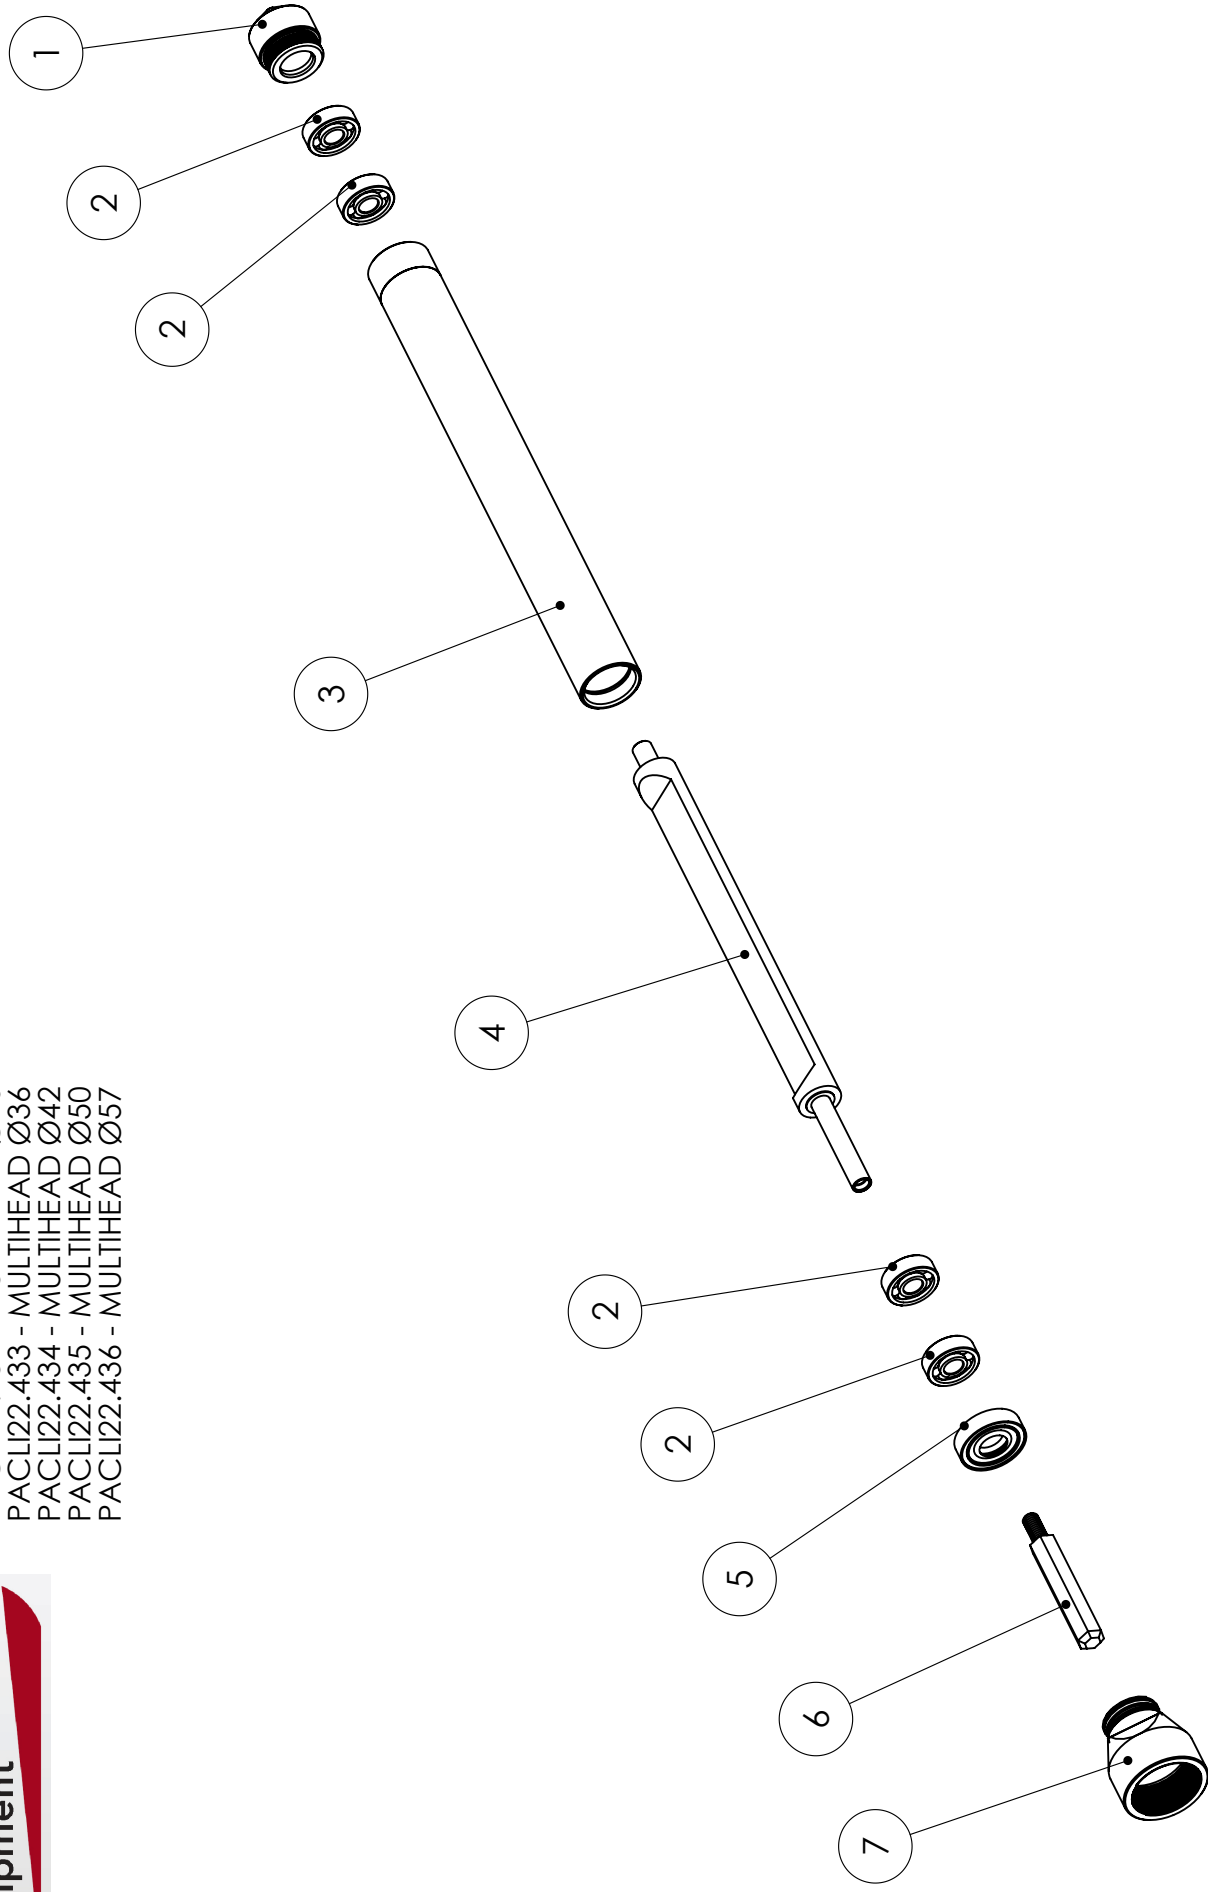

MULTIFLEX SERVICE PARTS

- PACLI22.437 - FLEXIBLE SHAFT MULTIFLEX 2 MT.
- PACLI22.438 - FLEXIBLE SHAFT MULTIFLEX 3 MT.
- PACLI22.439 - FLEXIBLE SHAFT MULTIFLEX 4 MT.

PACLITE		Rev. nº 0	
SPARE LIST		Date: 07/05/2009	
	FLEXIBLE SHAFT MULTIFLEX 2 (L=2MTR)		PACLI 22.437
	FLEXIBLE SHAFT MULTIFLEX 3 (L=3MTR)		PACLI 22.438
	FLEXIBLE SHAFT MULTIFLEX 4 (L=4MTR)		PACLI 22.439
QTY.	DENOMINATION	DRAW Nº	
1	TORIC JOINT NBR 70° 25,5x1,5	8	PACLI 76.095
1	COMPLETE HOSE WITH ENDS (2MTR)	9	PACLI 58.056.2
1	COMPLETE HOSE WITH ENDS (3MTR)	9	PACLI 58.056.3
1	COMPLETE HOSE WITH ENDS (4MTR)	9	PACLI 58.056.4
1	HEXAGON FEMALE (MOTOR SIDE)	10	PACLI 38.135
1	COMPLETE TRANSMITION SPRING (2 MTR)	11	PACLI 54.023.2
1	COMPLETE TRANSMITION SPRING (3 MTR)	11	PACLI 54.023.3
1	COMPLETE TRANSMITION SPRING (4 MTR)	11	PACLI 54.023.4
1	BEARING 6.001 2RS (12x28x8)	12	PACLI 75.036
1	SEGER RING INTERNAL DIAM. 28	13	PACLI 82.024
1	HEXAGON MALE ECCENTRIC (M8) (MOTOR SIDE)	14	PACLI 38.136

POKER HEAD (MULTIHEAD) SERVICE PARTS

- PACLI22.432 - MULTIHEAD Ø26
- PACLI22.433 - MULTIHEAD Ø36
- PACLI22.434 - MULTIHEAD Ø42
- PACLI22.435 - MULTIHEAD Ø50
- PACLI22.436 - MULTIHEAD Ø57

PACLITE SPARE LIST			Date: 07/05/2009	Rev. nº 0
POKER HEAD FOR FLEXIBLE SHAFT (MULTI HEAD 26)				PACLI 22.432
(YELLOW COLOUR)				
QTY.	DENOMINATION	DRAW Nº	CODE	
1	CYLINDER TAP NUT	1	PACLI 38.339	
4	BEARING 608 ZZ C3 (8x22x7)	2	PACLI 75.042	
1	HOUSING CYLINDER	3	PACLI 38.360	
1	ECCENTRIC	4	PACLI 38.361	
1	SEAL CLAMP (8x22x7)	5	PACLI 76.091	
1	HEXAGON MALE ECCENTRIC (M6) (POKER HEAD)	6	PACLI 38.363	
1	REDUCTOR LINK NUT (M30x1,5 - M23x1)	7	PACLI 38.362	

POKER HEAD FOR FLEXIBLE SHAFT (MULTI HEAD 36)				PACLI 22.433
(YELLOW COLOUR)				
QTY.	DENOMINATION	DRAW Nº	CODE	
1	CYLINDER TAP NUT	1	PACLI 38.344	
4	BEARING 6001 Z C3 (12x28x8)	2	PACLI 75.020	
1	HOUSING CYLINDER	3	PACLI 38.365	
1	ECCENTRIC	4	PACLI 38.366	
1	SEAL CLAMP (12x28x7)	5	PACLI 76.092	
1	HEXAGON MALE ECCENTRIC (M8) (POKER HEAD)	6	PACLI 38.136	